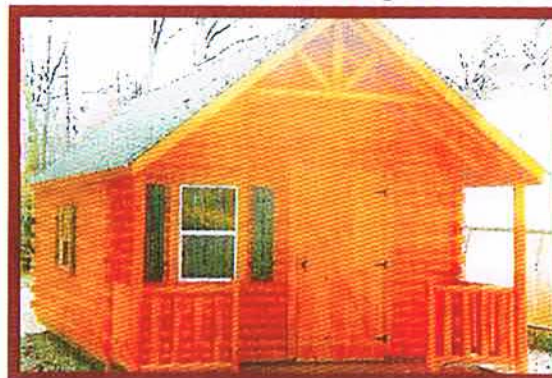

Shutters - $39.00 pair

2' x 4' Table w/Benches - $189.00

- Floor 1 Roof Insulation Package:
  add $1.99 per square foot of floor area.
- 1x6 V Tongue & Groove ceiling with deluxe rafters - $4.89 per square foot of floor area.