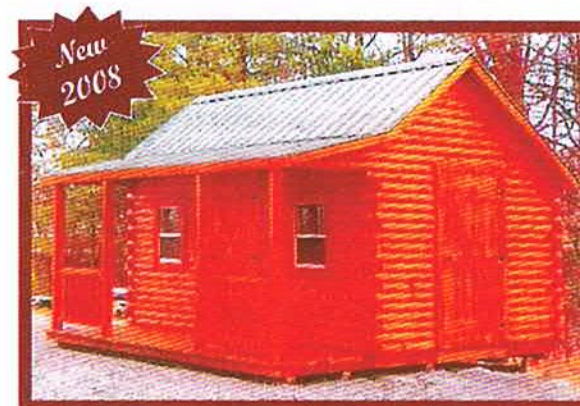

Bridges

3x7 - $549.00	4x7 - $579.00
3x10 - $659.00	4x10 - $739.00
3x12 - $759.00	4x12 - $919.00
3x14 - $959.00	4x14 - $1,079.00
5x7 - $649.00	6x7 - $769.00
5x10 - $869.00	6x10 - $1,019.00
5x12 - $1,069.00	6x12 - $1,189.00
5x14 - $1,229.00	6x14 - $1,379.00

All bridges constructed of treated wood with 28" rails.

All bridges, wishing wells, flower planters, picnic tables, and arbors made with treated wood, and unfinished.

* Prices do not include shipping.

*All the above include Pine Stain

7600 Maynardville Hwy, Knoxville, TN 37938
Phone: 865-922-4770 Fax: 865-922-4870