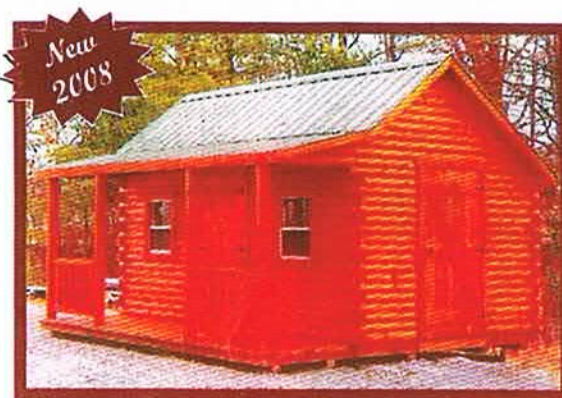

*8x10 - \$2,349.00	12x16 - \$4,699.00
8x12 - \$2,589.00	12x20 - \$5,699.00
10x12 - \$3,199.00	12x24 - \$6,599.00
10x16 - \$3,999.00	12x28 - \$7,499.00
10x20 - \$4,599.00	12x32 - \$8,399.00

Prices for 14 ft. wide cabins

14x20 - \$6,799.00	14x28 - \$8,999.00
14x24 - \$7,899.00	14x32 - \$10,199.00

This price includes:

- * Free 25 mile delivery
\$2.50 a mile thereafter
- * 1 block per running foot & free set-up
\$2.00 a block thereafter
- * A single 36" door & 1 window
- * Your choice of metal or shingle roof
- * A 4' or 6' front porch
- * Customer needs to check for low-hanging wires or branches, we need 14' vertical clearance.
- * We are not responsible for damage to your yard or property during delivery.

*8x10 - 2 ft. Porch only.

Mountain Side Cabin

12x16 - \$4,899.00	14x16 - \$6,099.00
12x20 - \$5,899.00	14x20 - \$7,199.00
12x24 - \$6,899.00	14x24 - \$8,299.00
12x28 - \$7,899.00	14x28 - \$9,499.00
12x32 - \$8,899.00	14x32 - \$10,599.00