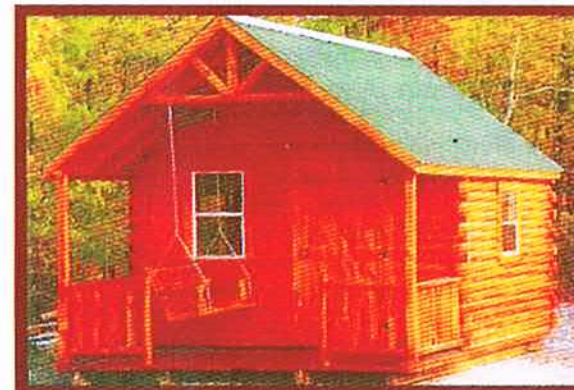

Bridges

3x7 - $549.00	4x7 - $579.00
3x10 - $659.00	4x10 - $739.00
3x12 - $759.00	4x12 - $919.00
3x14 - $959.00	4x14 - $1,079.00
5x7 - $649.00	6x7 - $769.00
5x10 - $869.00	6x10 - $1,019.00
5x12 - $1,069.00	6x12 - $1,189.00
5x14 - $1,229.00	6x14 - $1,379.00

All bridges constructed of treated wood with 28" rails.

All bridges, wishing wells, flower planters, picnic tables, and arbors made with treated wood, and unfinished.

* Prices do not include shipping.

*All the above include Pine Stain

7600 Maynardville Hwy, Knoxville, TN 37938
Phone: 865-922-4770 Fax: 865-922-4870